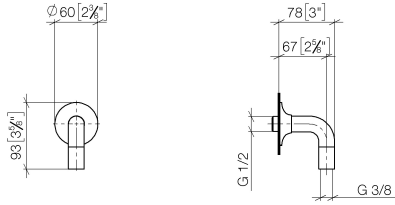

28 450 809

- 3/8" shower outlet
- rosette Ø 60 mm
- 1/2" connection

Intrinsic protection against back flow.

	Brushed Bronze	28 450 809-42
	Chrome	28 450 809-00
	Brushed Platinum	28 450 809-06
	Platinum	28 450 809-08
	Dark Chrome	28 450 809-19
	Brushed Durabrass (23kt Gold)	28 450 809-28
	Brushed Champagne (22kt Gold)	28 450 809-46
	Champagne (22kt Gold)	28 450 809-47
	Brushed Dark Platinum	28 450 809-99

28 450 809

mm [inches]

Flow rate chart

Certificates

Belgaqua_22_280_2
7_7.

28 450 809

Parts for other
finishes can be found
here: [Chrome](#)